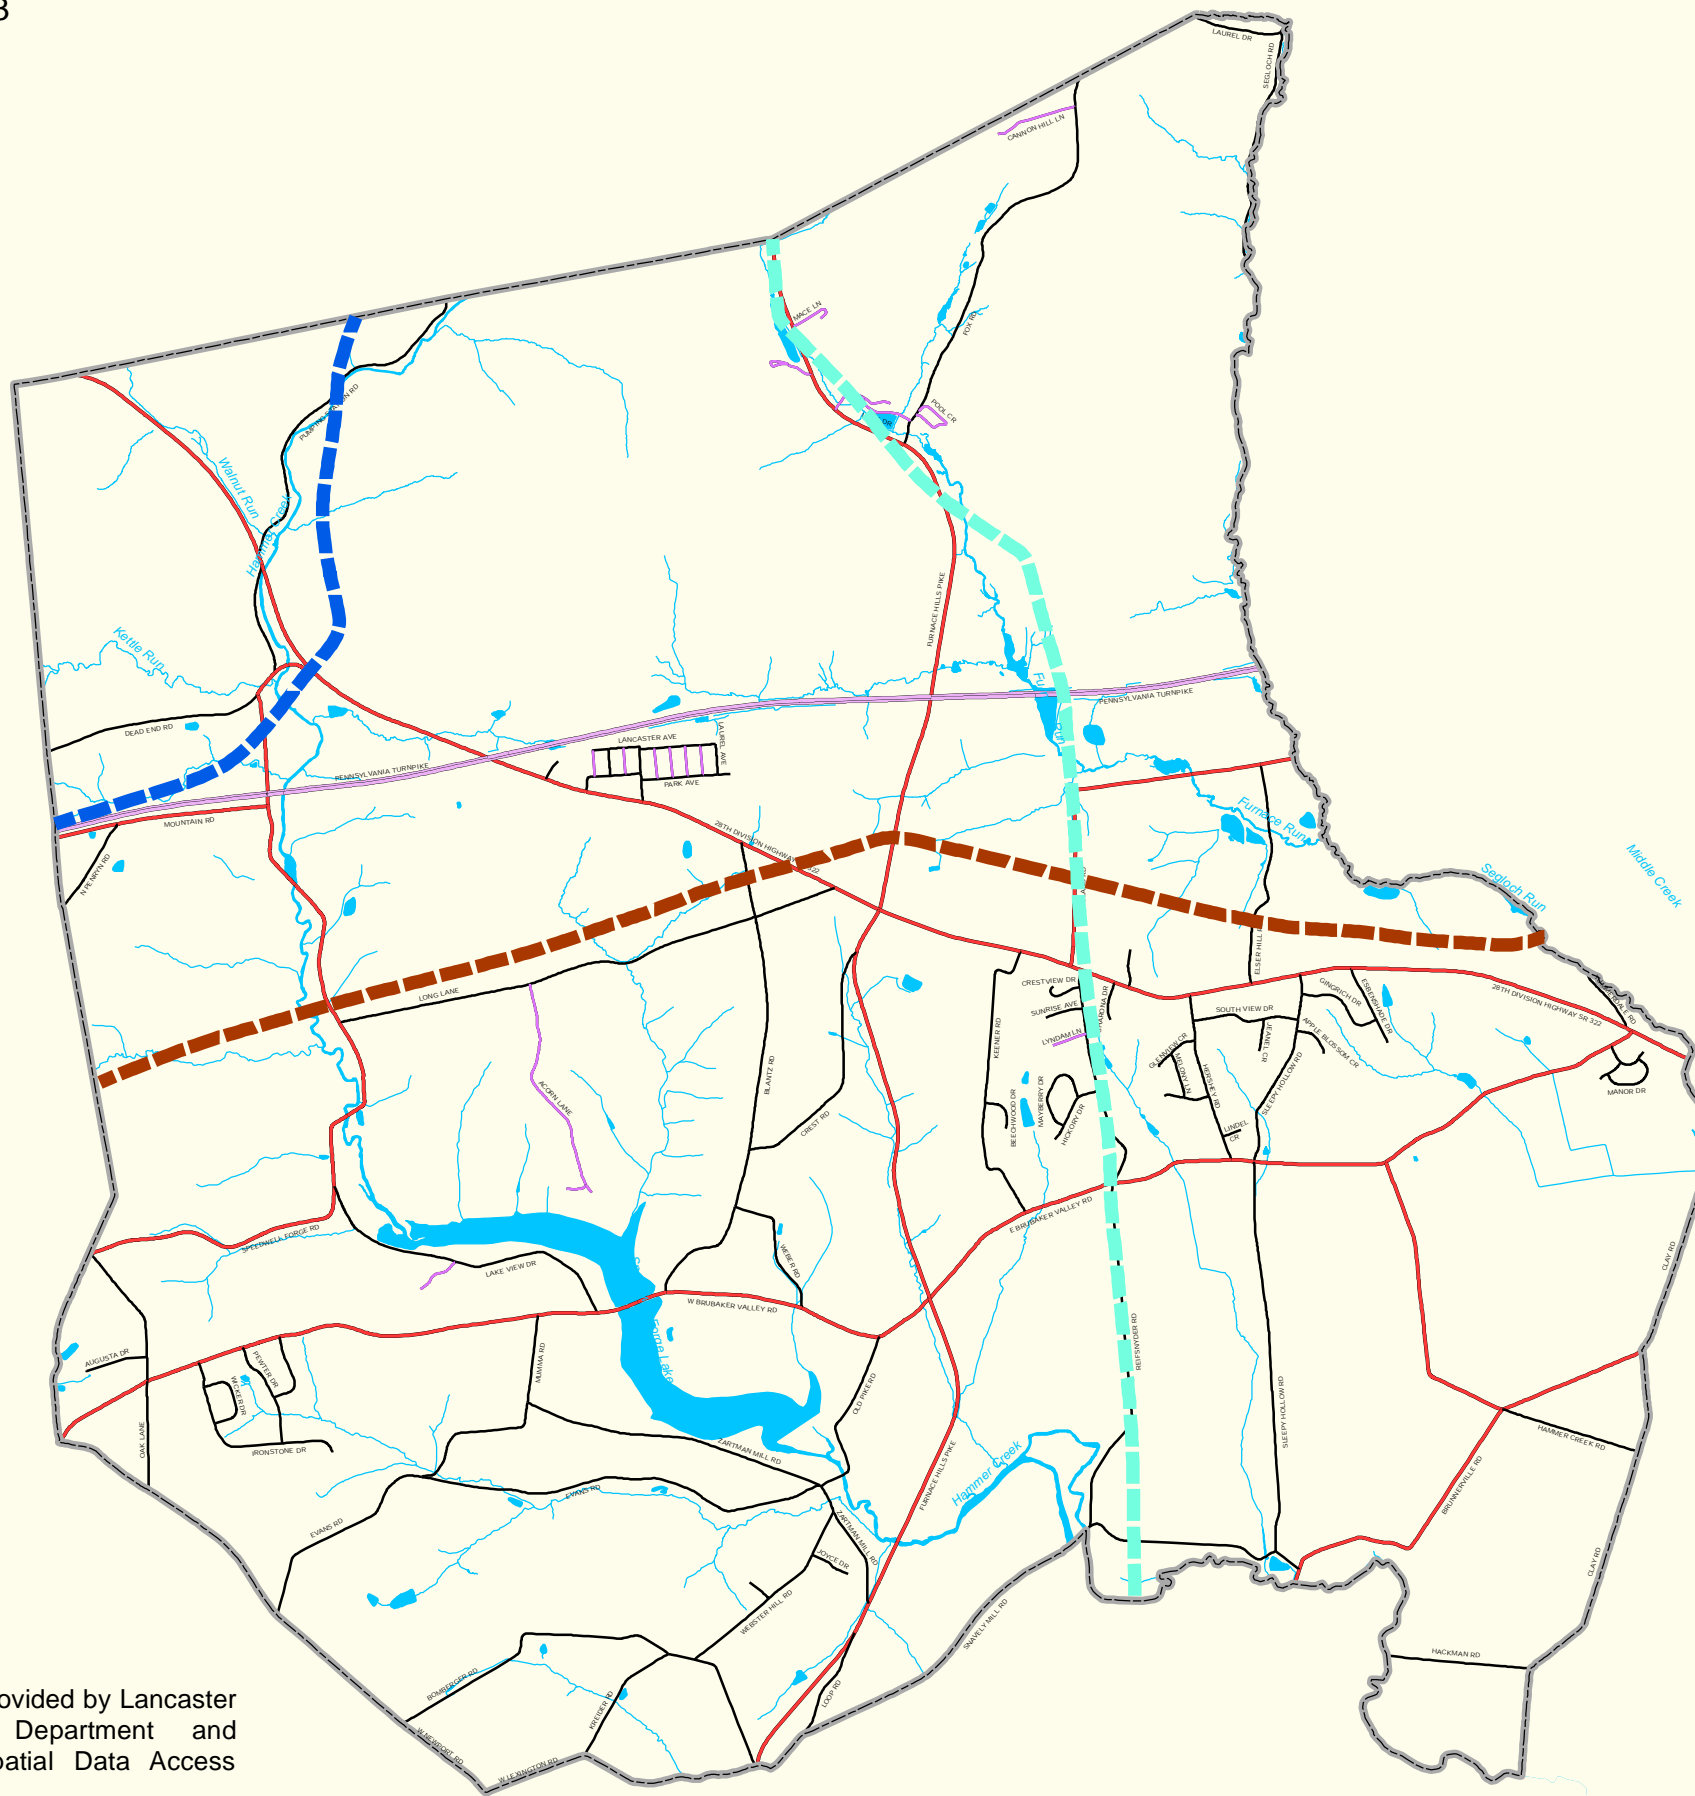

February 2013

JOINT
COMPREHENSIVE
PLAN UPDATE
ELIZABETH TOWNSHIP
WARWICK TOWNSHIP
LITITZ BOROUGH
2017

Elizabeth Township
Utilities Map

Location Map

Legend	
Roads	Utilities
Pennsylvania Turnpike	PG&W Gas Line
State Roads	Met-Ed Electric Transmission Line
Local Roads	PPL Electric Transmission Line
Private Roads	

Source: Data provided by Lancaster County GIS Department and Pennsylvania Spatial Data Access (PASDA).