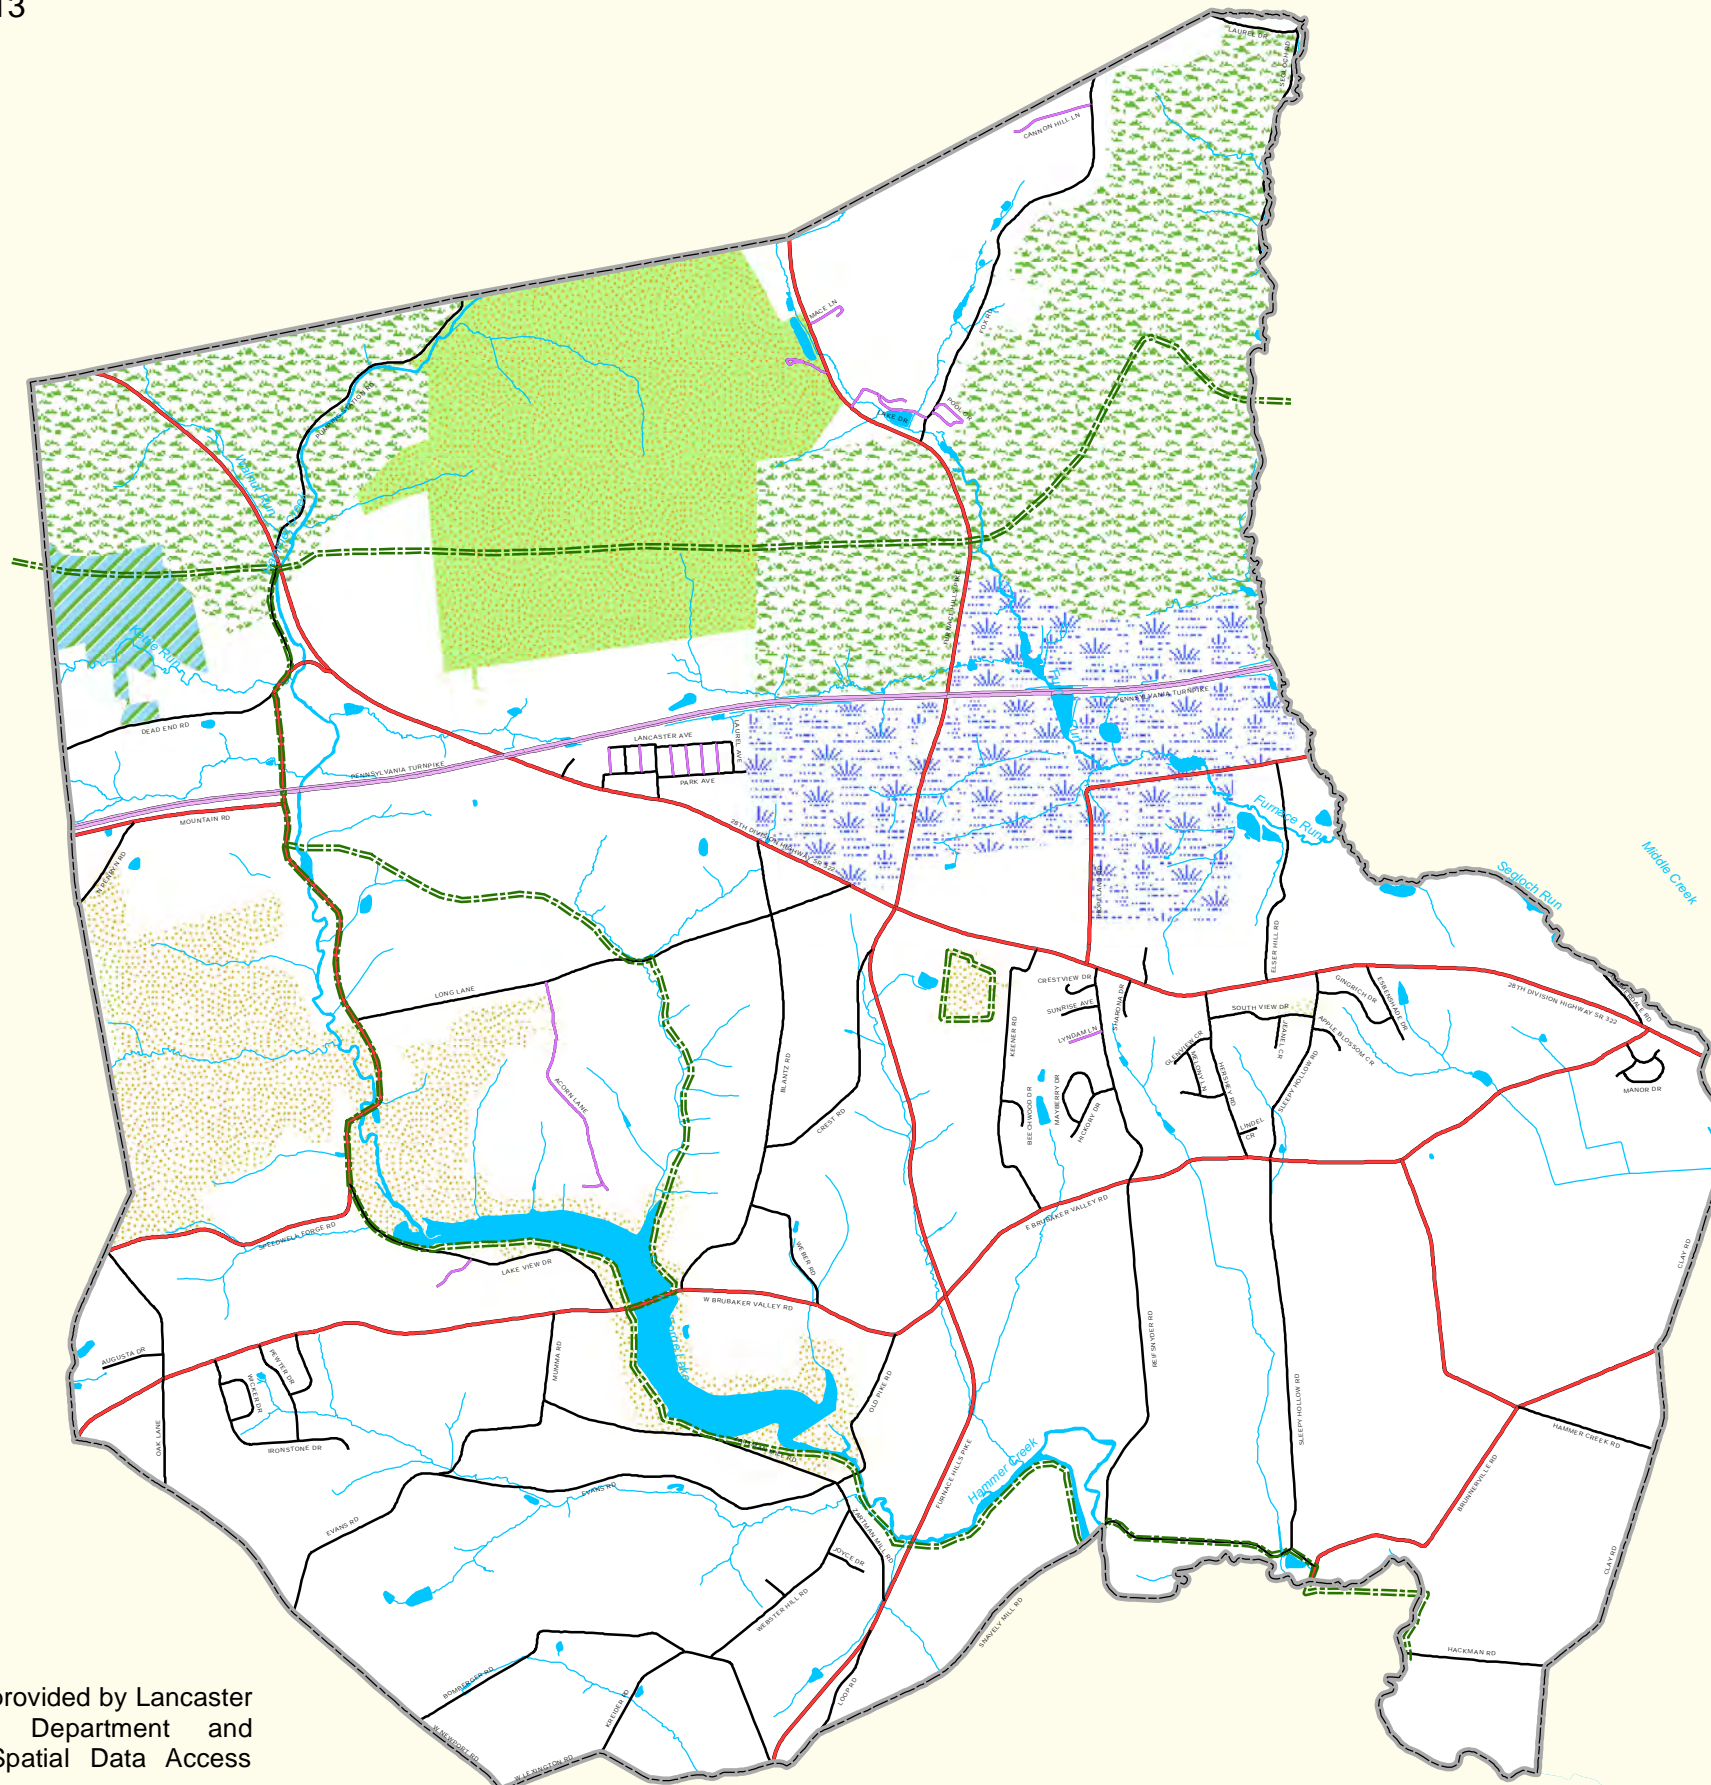

February 2013

JOINT
COMPREHENSIVE
PLAN UPDATE
ELIZABETH TOWNSHIP
WARWICK TOWNSHIP
LITITZ BOROUGH
2017

**Elizabeth Township
Recreation and Greenspace Map**

Location Map

Legend

- Trails
- Roads
 - Pennsylvania Turnpike
 - State Roads
 - Local Roads
 - Private Roads
- Recreation and Greenspace
 - J. Edward Mack Scout Reservation
 - Lancaster County Conservancy
 - State Game Lands
 - Elizabeth Farms

Source: Data provided by Lancaster County GIS Department and Pennsylvania Spatial Data Access (PASDA).