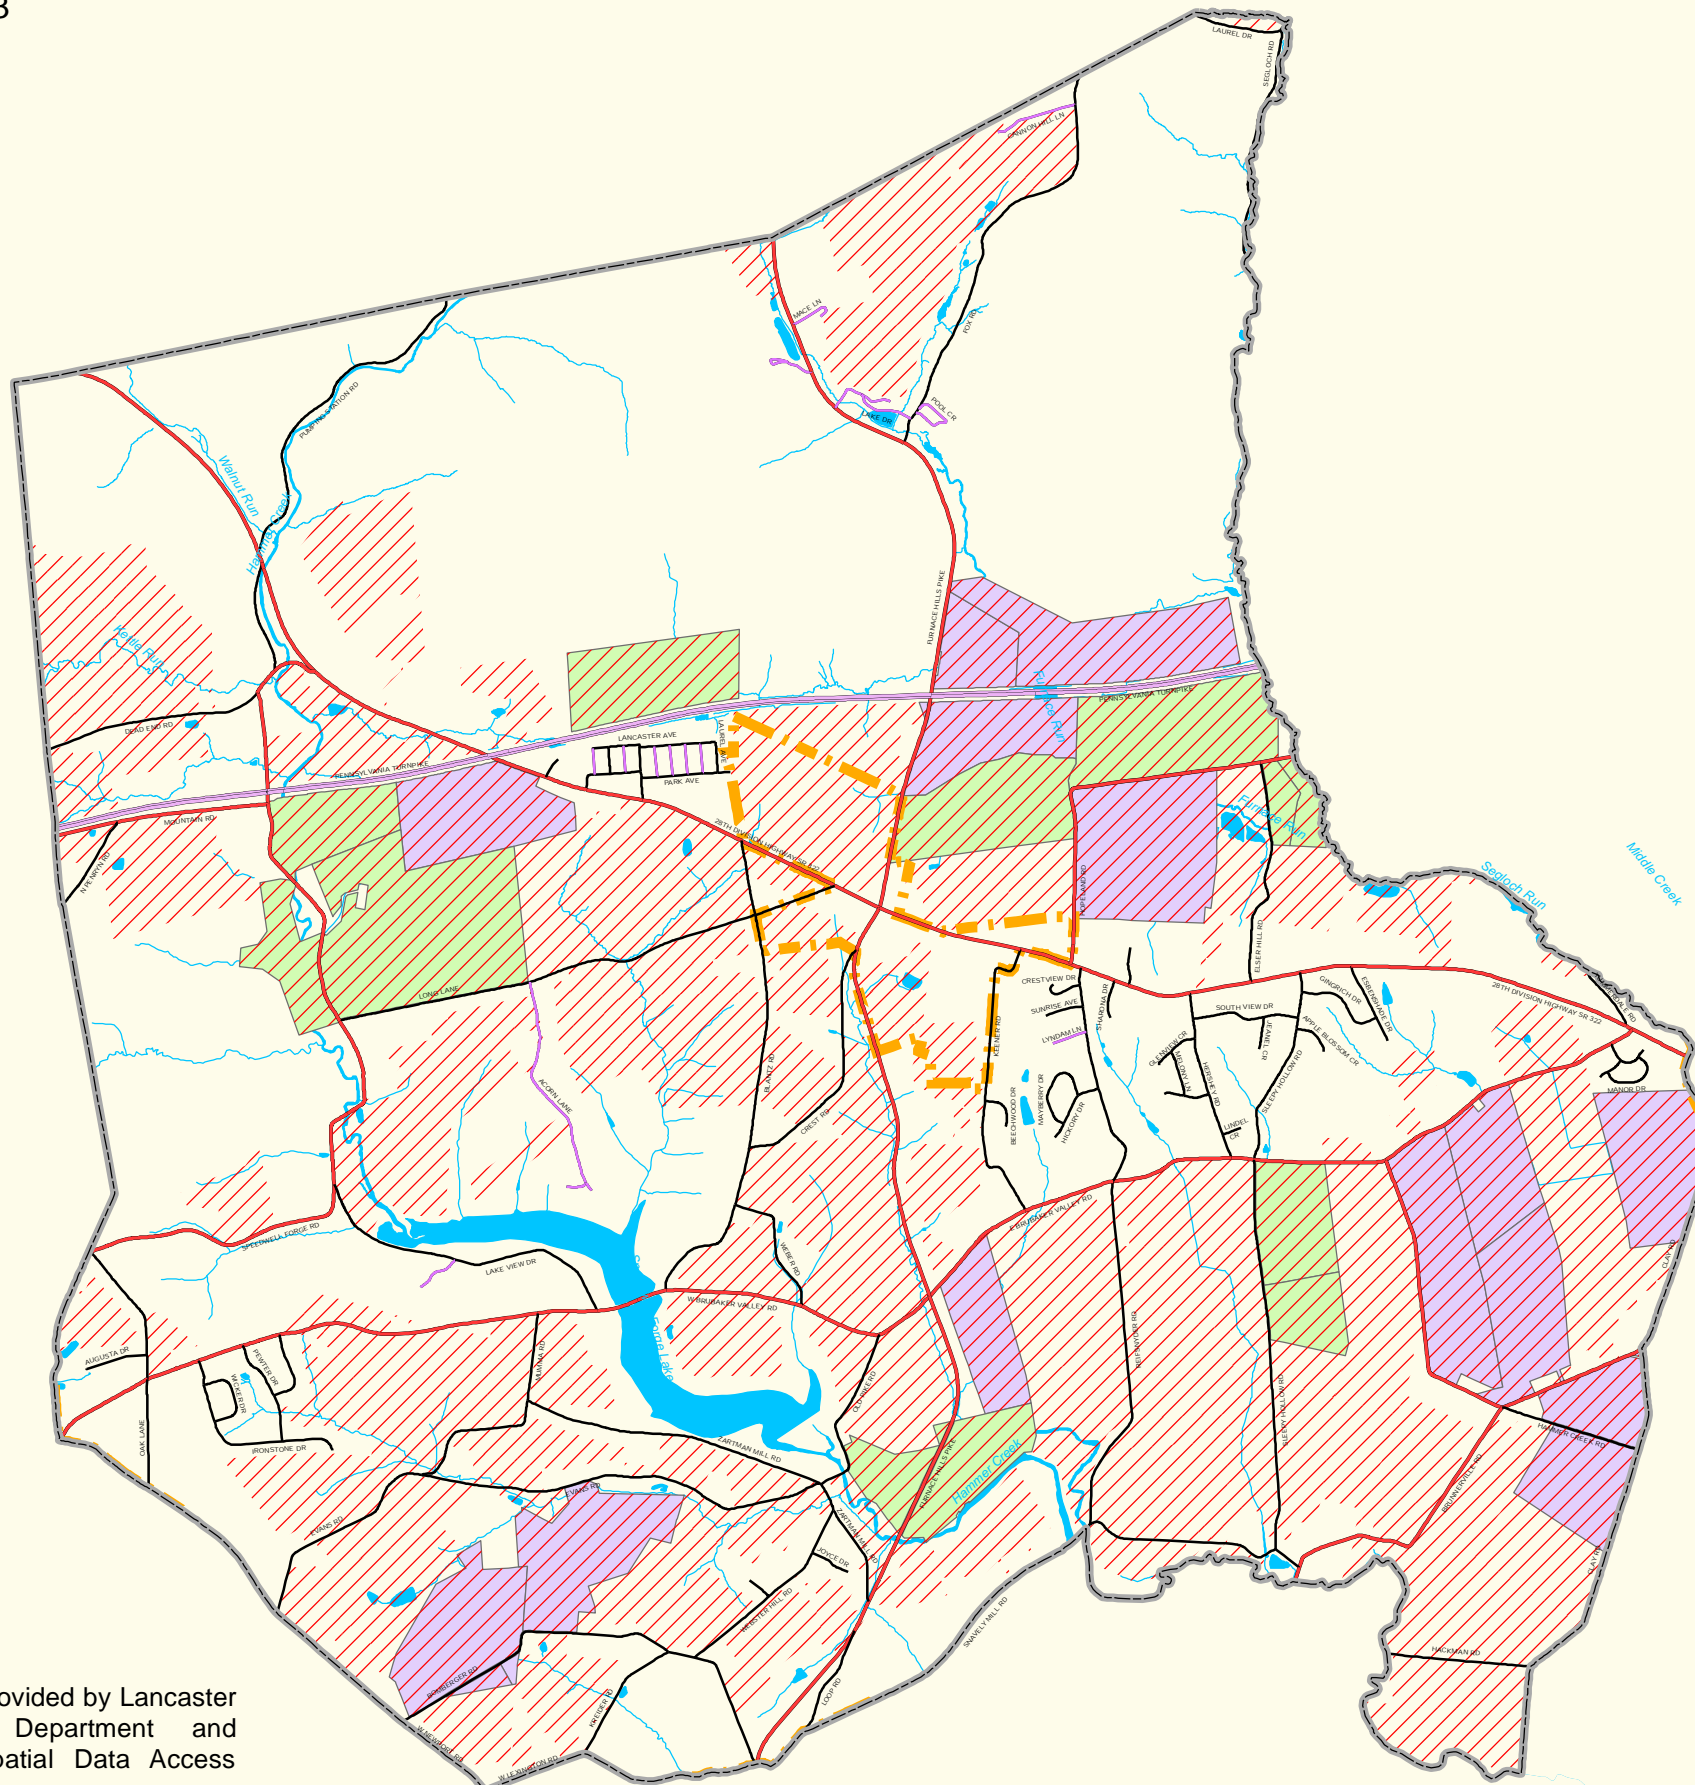

February 2013

JOINT  
COMPREHENSIVE  
PLAN UPDATE  
ELIZABETH TOWNSHIP  
WARWICK TOWNSHIP  
LITITZ BOROUGH  
2017

**Elizabeth Township  
Farmland Preservation Map**

Location Map

**Legend**

Pennsylvania Turnpike	Clean and Green
State Roads	Agricultural Preservation Board
Local Roads	Lancaster Farm Trust
Private Roads	Village Growth Area

Source: Data provided by Lancaster County GIS Department and Pennsylvania Spatial Data Access (PASDA).