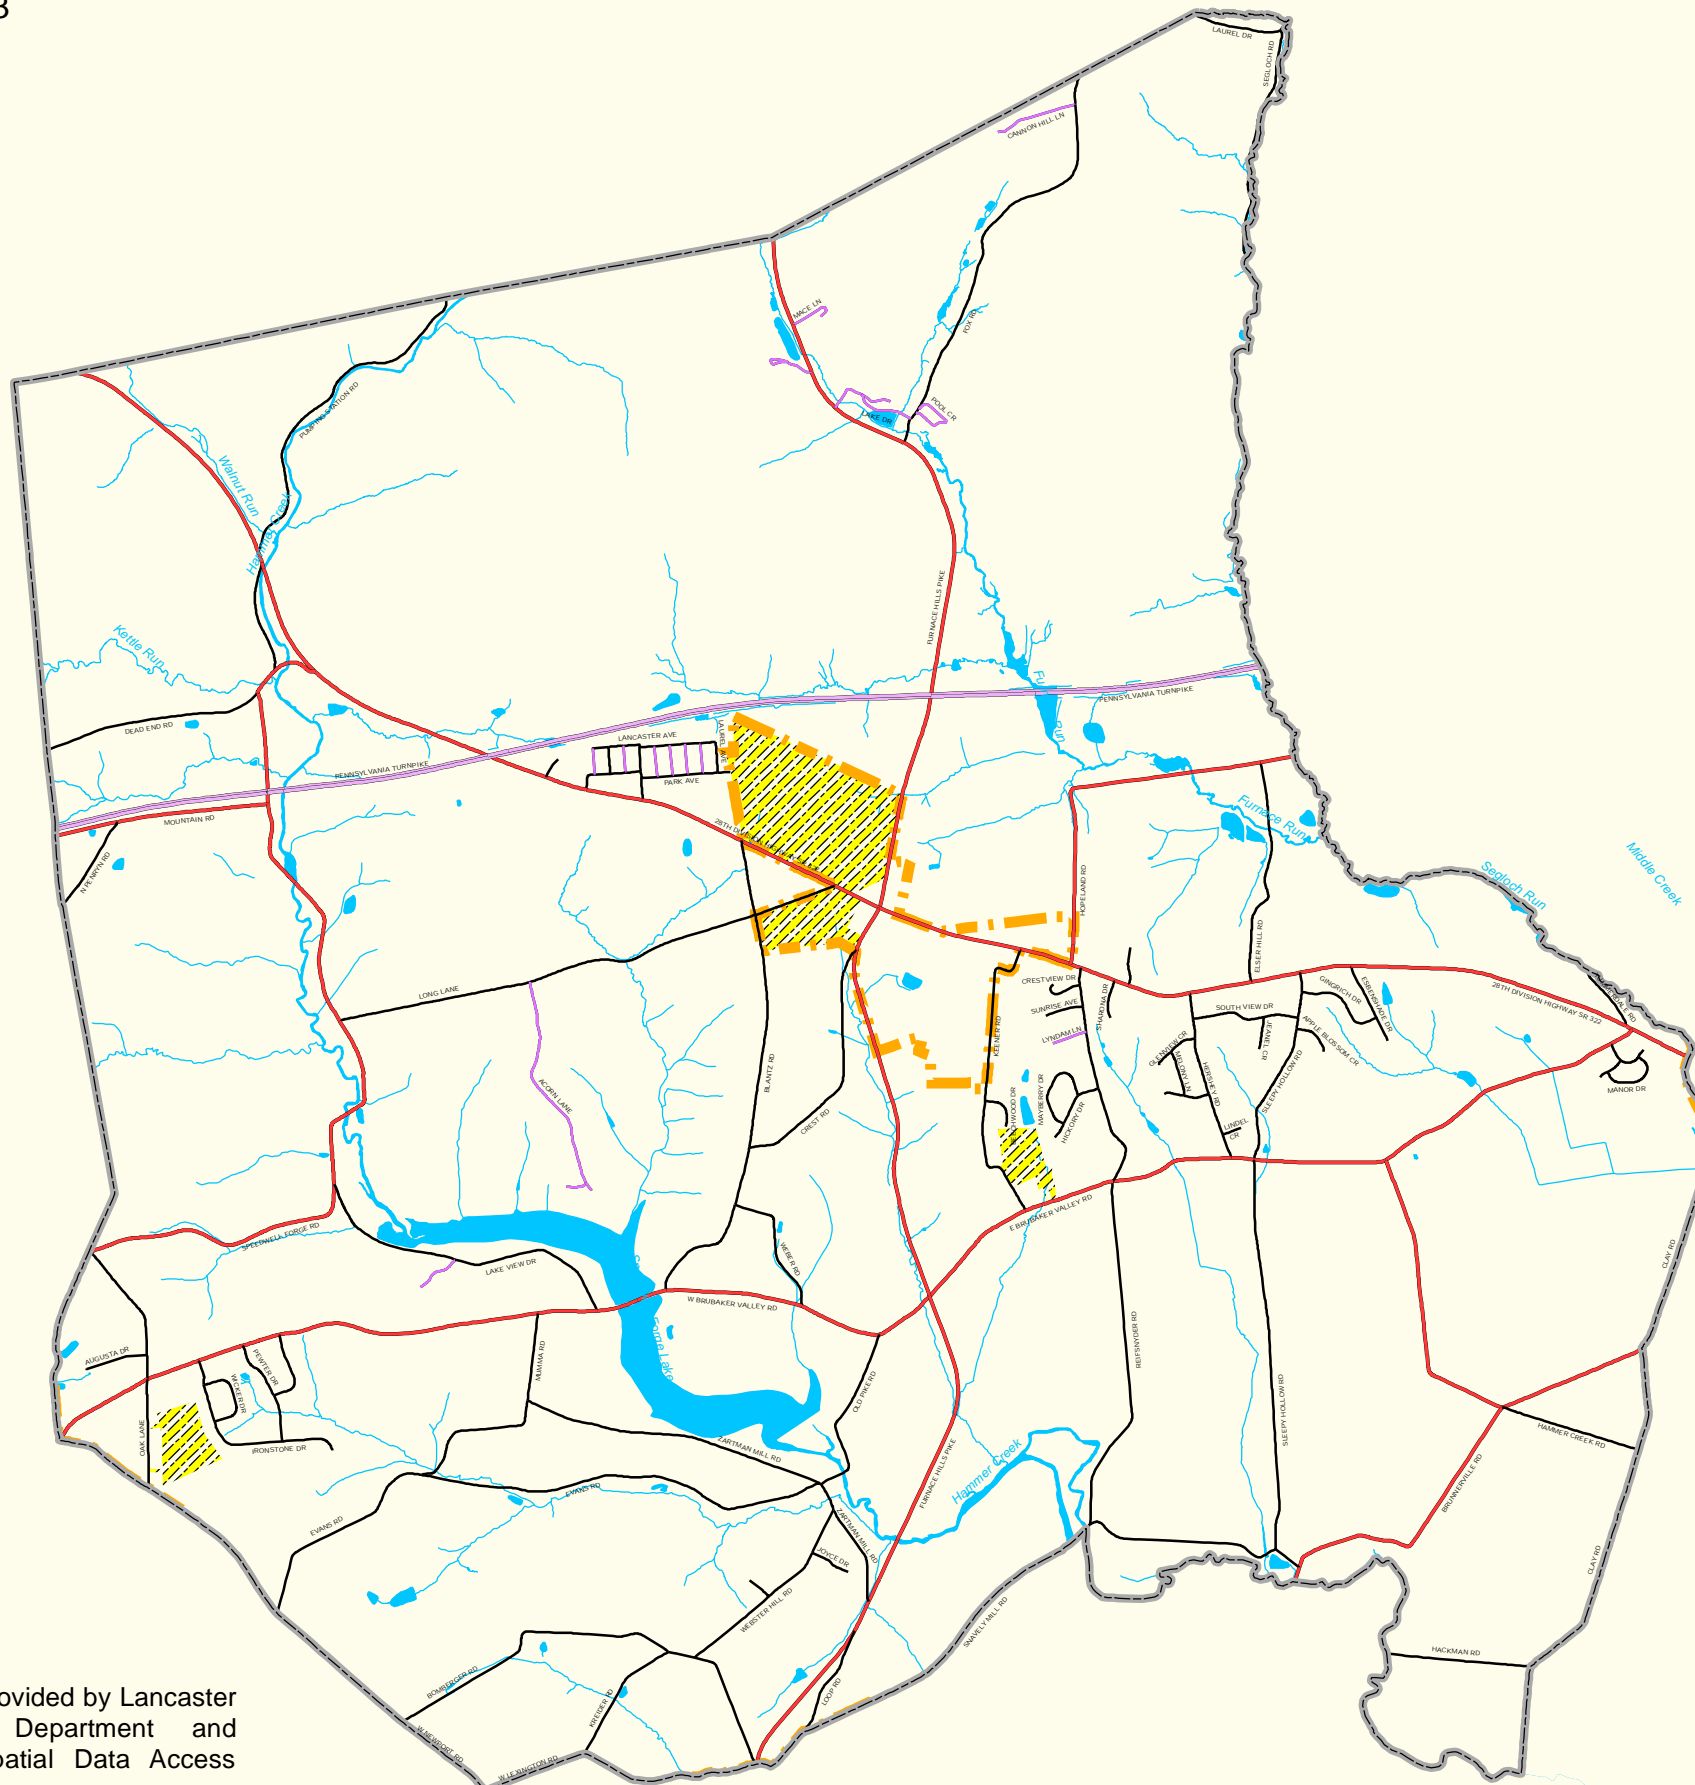

February 2013

JOINT
COMPREHENSIVE
PLAN UPDATE
ELIZABETH TOWNSHIP
WARWICK TOWNSHIP
LITITZ BOROUGH
2017

Elizabeth Township
Developable Land Map

Location Map

Source: Data provided by Lancaster County GIS Department and Pennsylvania Spatial Data Access (PASDA).