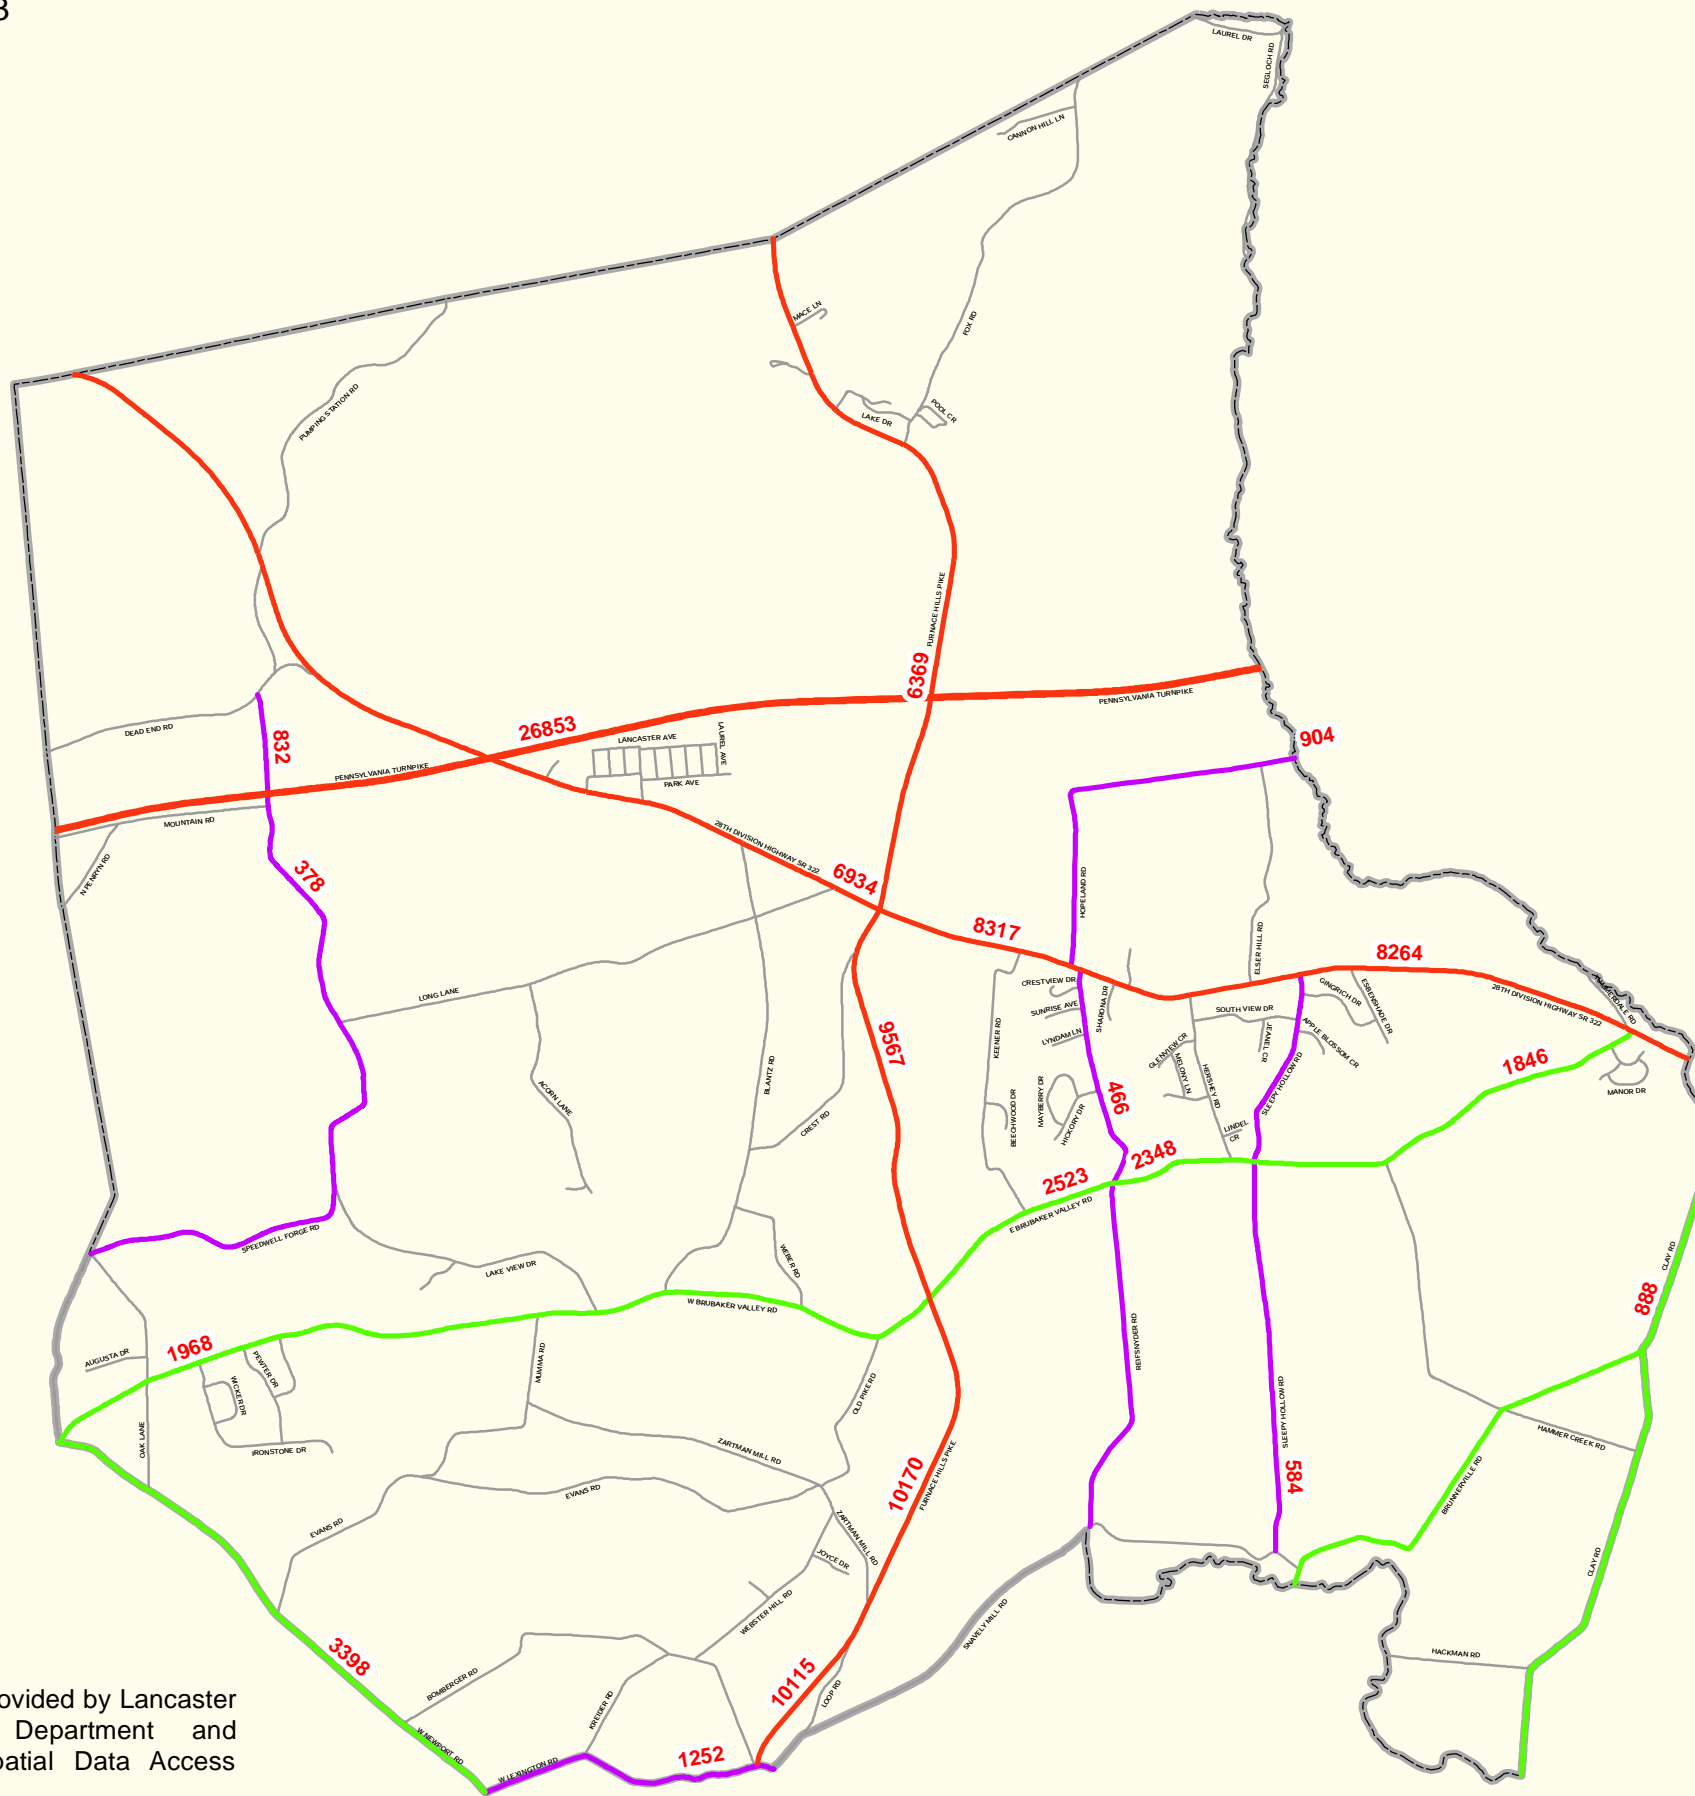

February 2013

JOINT  
COMPREHENSIVE  
PLAN UPDATE  
ELIZABETH TOWNSHIP  
WARWICK TOWNSHIP  
LITITZ BOROUGH  
2017

**Elizabeth Township  
Average Daily Traffic Volumes Map**

Location Map

**Legend**

- Arterial Roadway
- Major Collector Roads
- Minor Collector Roads
- Roads

Source: Data provided by Lancaster County GIS Department and Pennsylvania Spatial Data Access (PASDA).