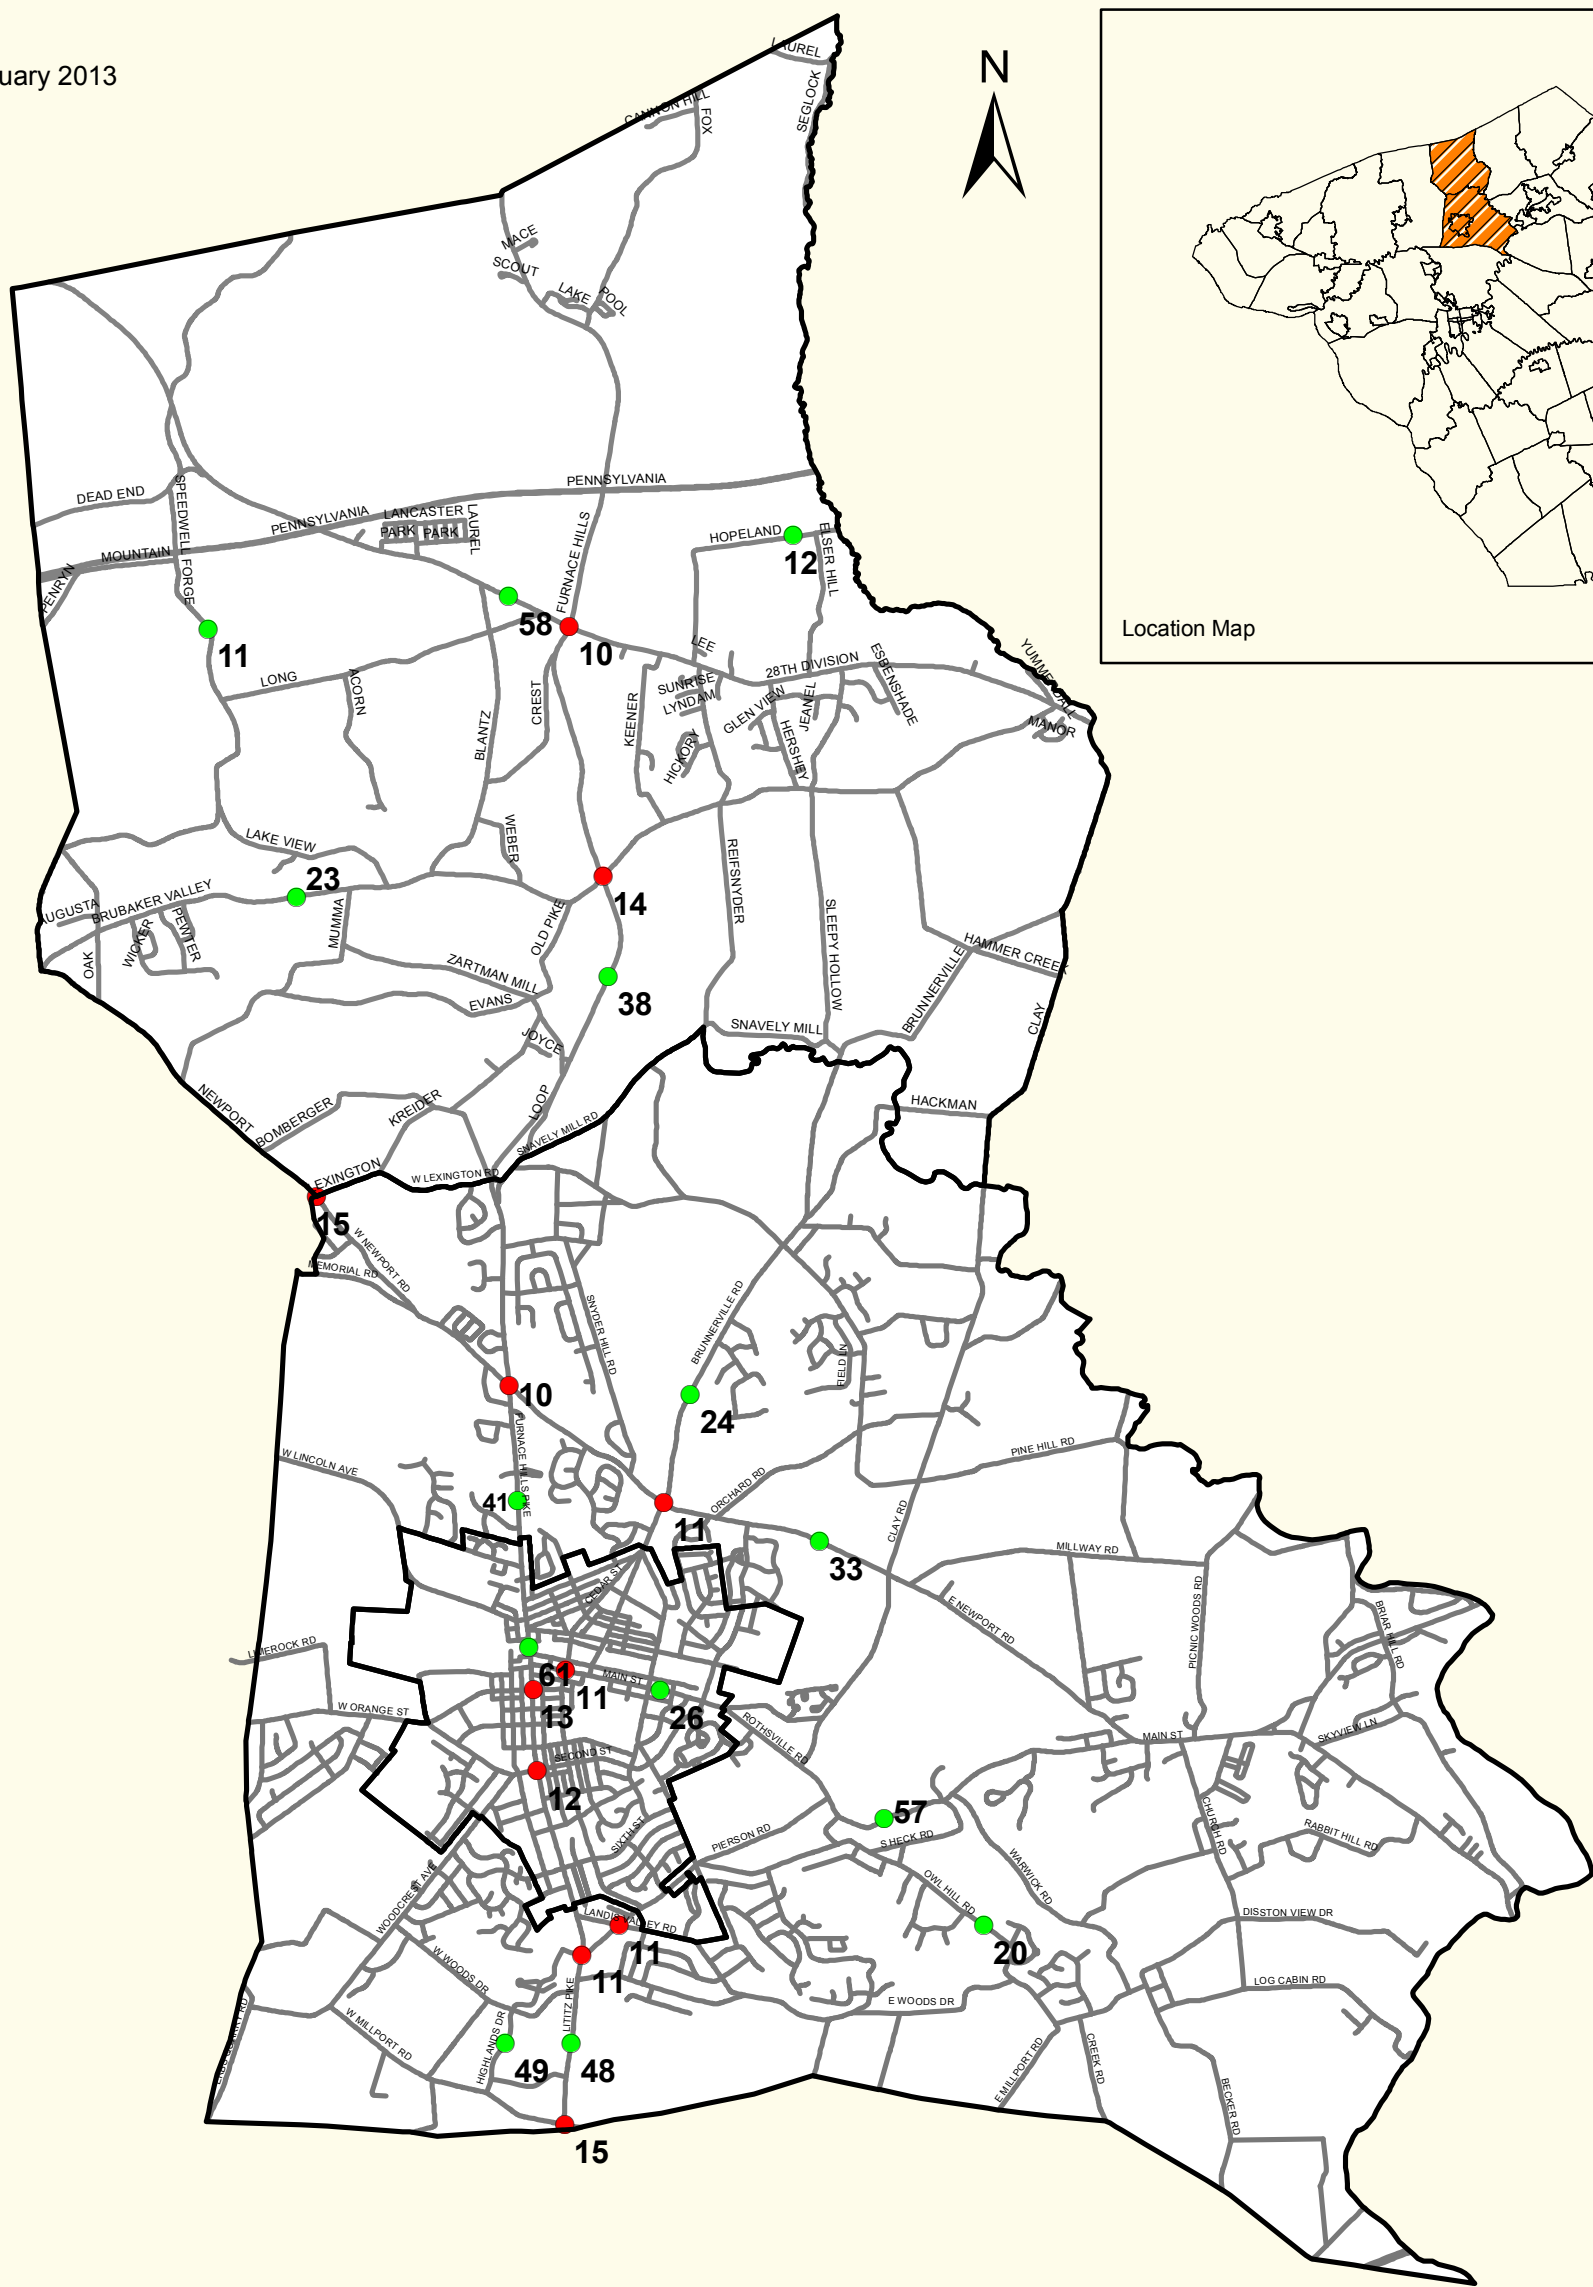

Location Map

JOINT
COMPREHENSIVE
PLAN UPDATE
ELIZABETH TOWNSHIP
WARWICK TOWNSHIP
LITITZ BOROUGH
2017

Legend

-  Municipal Boundary
-  Intersection Accident Count
-  Midblock Accident Count
-  Roads